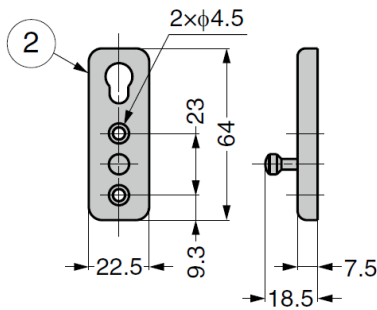

GCS Stainless Steel Door Chain

Parts Included

- Raised countersunk head wood screw 4×25 (SUS)

GCS1000

GCS2000

No.	Part Name	Material	Finish
①	Body (1)	Stainless Steel (SUS304)	Satin
②	Body (2)		
③	Chain (150 mm length)		Barrel Polished
④	Knob	Brass	Nickel