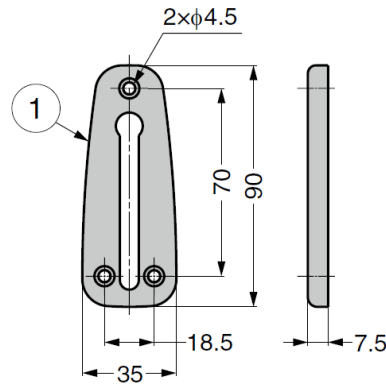

GCS Stainless Steel Door Chain

Parts Included

- Raised countersunk head wood screw 4×25 (SUS)

GCS1000

GCS2000

No.	Part Name	Material	Finish
①	Body (1)	Stainless Steel (SUS304)	Satin
②	Body (2)		
③	Chain (150 mm length)		Barrel Polished
④	Knob	Brass	Nickel