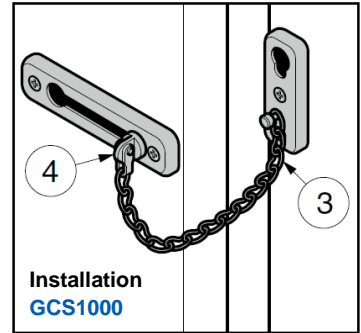

GCS Stainless Steel Door Chain

Parts Included

- Raised countersunk head wood screw 4×25 (SUS)

GCS1000

GCS2000

No.	Part Name	Material	Finish
①	Body (1)	Stainless Steel (SUS304)	Satin
②	Body (2)		
③	Chain (150 mm length)		Barrel Polished
④	Knob	Brass	Nickel