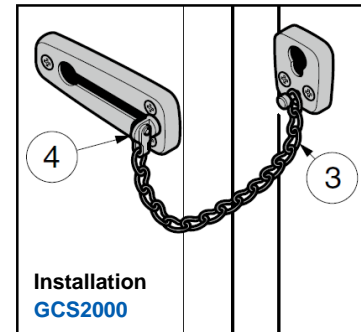

GCS Stainless Steel Door Chain

Parts Included

- Raised countersunk head wood screw 4×25 (SUS)

GCS1000

GCS2000

No.	Part Name	Material	Finish
①	Body (1)	Stainless Steel (SUS304)	Satin
②	Body (2)		
③	Chain (150 mm length)		Barrel Polished
④	Knob	Brass	Nickel