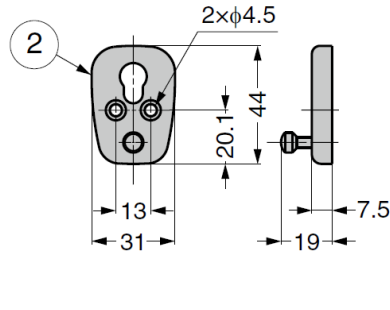

GCS Stainless Steel Door Chain

Parts Included

- Raised countersunk head wood screw 4×25 (SUS)

GCS1000

GCS2000

No.	Part Name	Material	Finish
①	Body (1)	Stainless Steel (SUS304)	Satin
②	Body (2)		
③	Chain (150 mm length)		Barrel Polished
④	Knob	Brass	Nickel