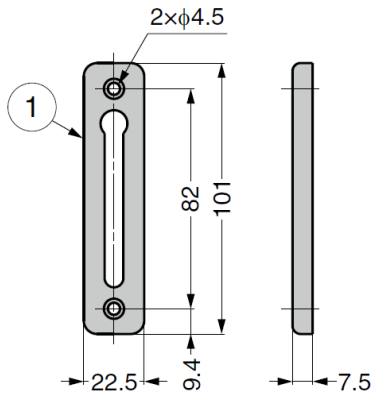

GCS Stainless Steel Door Chain

Parts Included

- Raised countersunk head wood screw 4×25 (SUS)

GCS1000

GCS2000

No.	Part Name	Material	Finish
①	Body (1)	Stainless Steel (SUS304)	Satin
②	Body (2)		
③	Chain (150 mm length)		Barrel Polished
④	Knob	Brass	Nickel